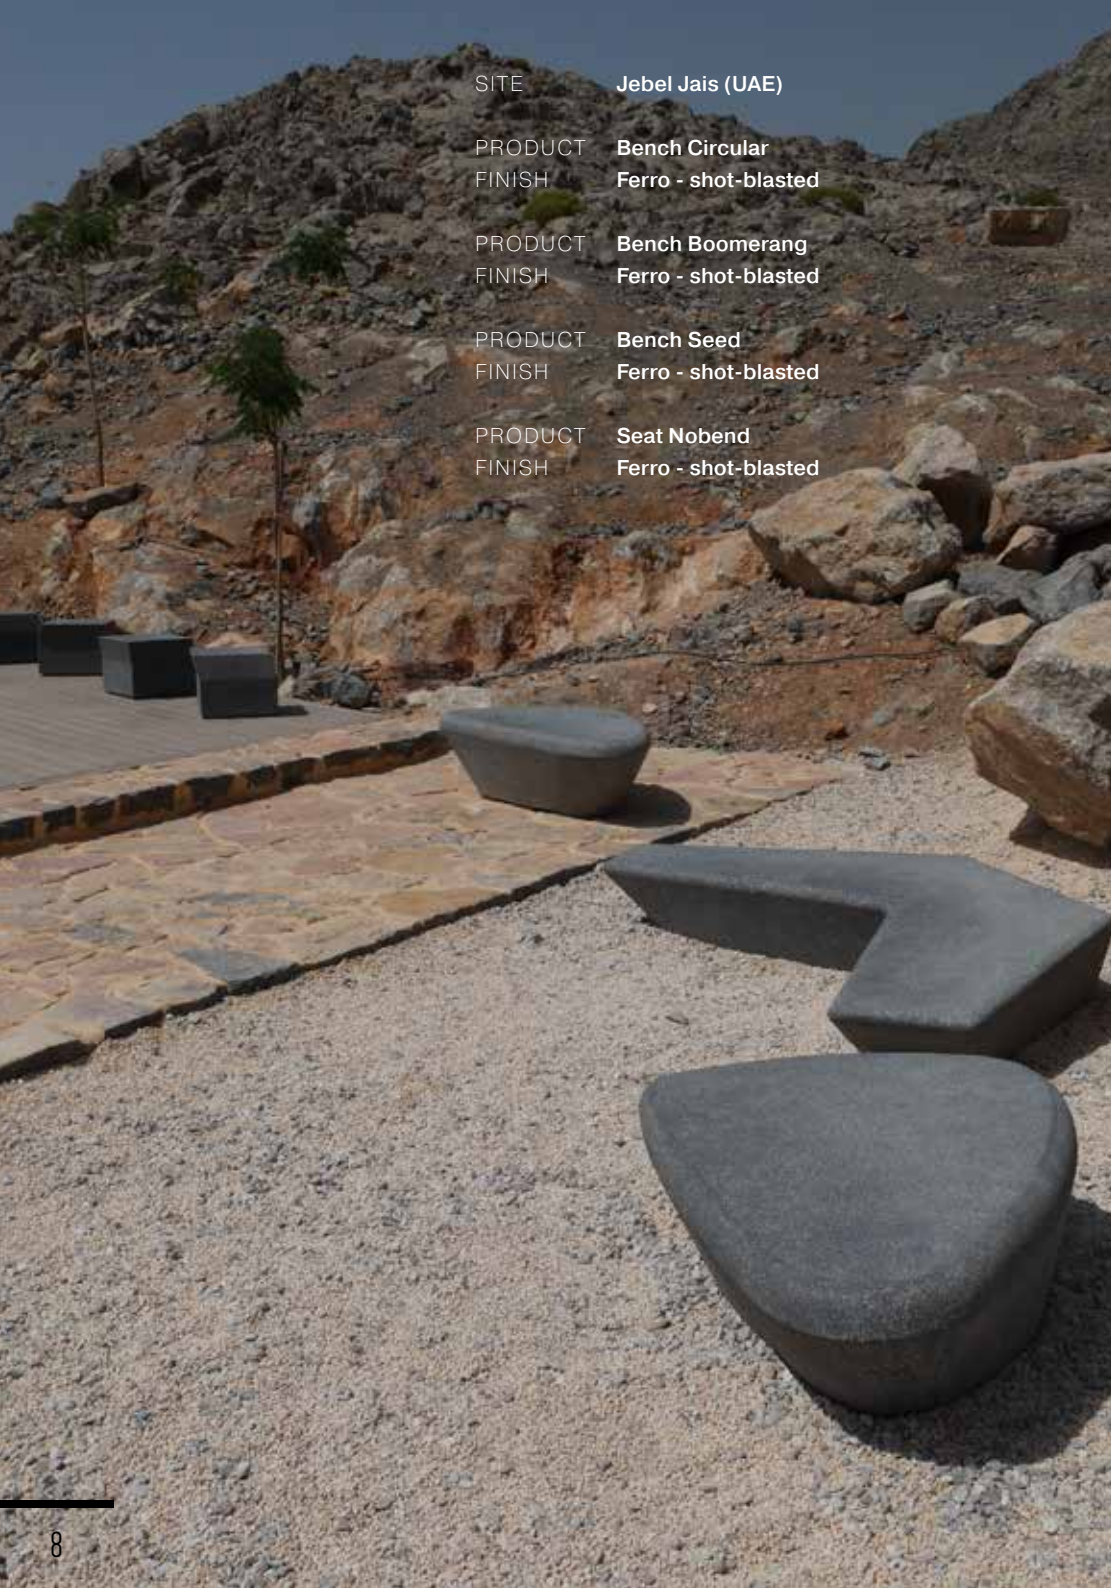

SITE **Jebel Jais (UAE)**
PRODUCT **Bench Circular**
FINISH **Ferro - shot-blasted**
PRODUCT **Bench Boomerang**
FINISH **Ferro - shot-blasted**
PRODUCT **Bench Seed**
FINISH **Ferro - shot-blasted**
PRODUCT **Seat Nobend**
FINISH **Ferro - shot-blasted**