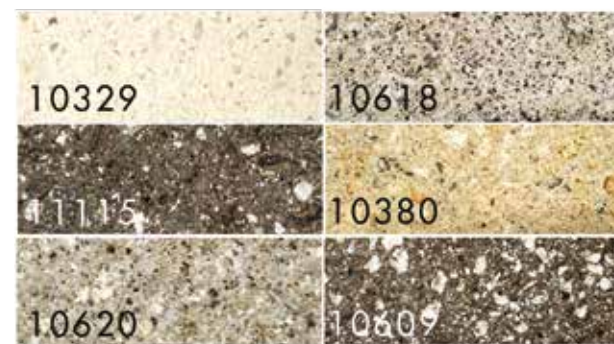

Z B . A R . 0 6

Z B . A R . 0 7

Z B . A R . 0 8

03. COMBINE AND CREATE

COMBINATIONS OF THE ARTICULUS BENCHES

By combining the different benches together you can create what you want. Below you can find some compositions.

04. COLOURS AND FINISHES

FERRO*

After the curing period, the surface is shot-blasted, allowing aggregates to appear. This finish allows a light roughness to the surface.

FINO*

After the curing period, the hard layer at the surface is grinded away with diamond grinders to expose the aggregates. This finish creates an even surface.

FINERRO*

After the curing period, the hard layer at the surface is grinded away with diamond grinders to expose the aggregates with diamond grinders. Afterwards the surface is shot-blasted. This finish creates a matte, slightly rough structure.