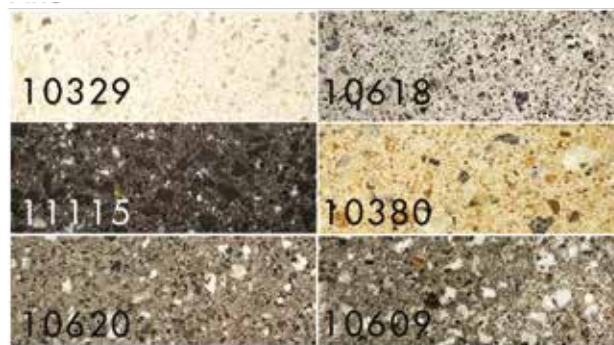

Z B . A R . 0 1

Z B . A R . 0 2

Z B . A R . 0 3

Z B . A R . 0 4

02. BACKREST AND DIMENSIONS

ARTICULUS BACKRESTS

Below you will find the four different backrests you can add to the simple seats and benches.

Z B . A R . 0 5

Z B . A R . 0 6

Z B . A R . 0 7

Z B . A R . 0 8

03. COMBINE AND CREATE

COMBINATIONS OF THE ARTICULUS BENCHES

By combining the different benches together you can create what you want. Below you can find some compositions.

04. COLOURS AND FINISHES

FERRO*

After the curing period, the surface is shot-blasted, allowing aggregates to appear. This finish allows a light roughness to the surface.

FINO*

After the curing period, the hard layer at the surface is grinded away with diamond grinders to expose the aggregates. This finish creates an even surface.