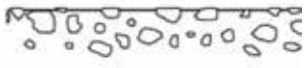

FINERRO*

After the curing period, the hard layer at the surface is grinded away with diamond grinders to expose the aggregates with diamond grinders. Afterwards the surface is shot-blasted. This finish creates a matte, slightly rough structure.

*Indicative sample | Subject to colour and structure variations.