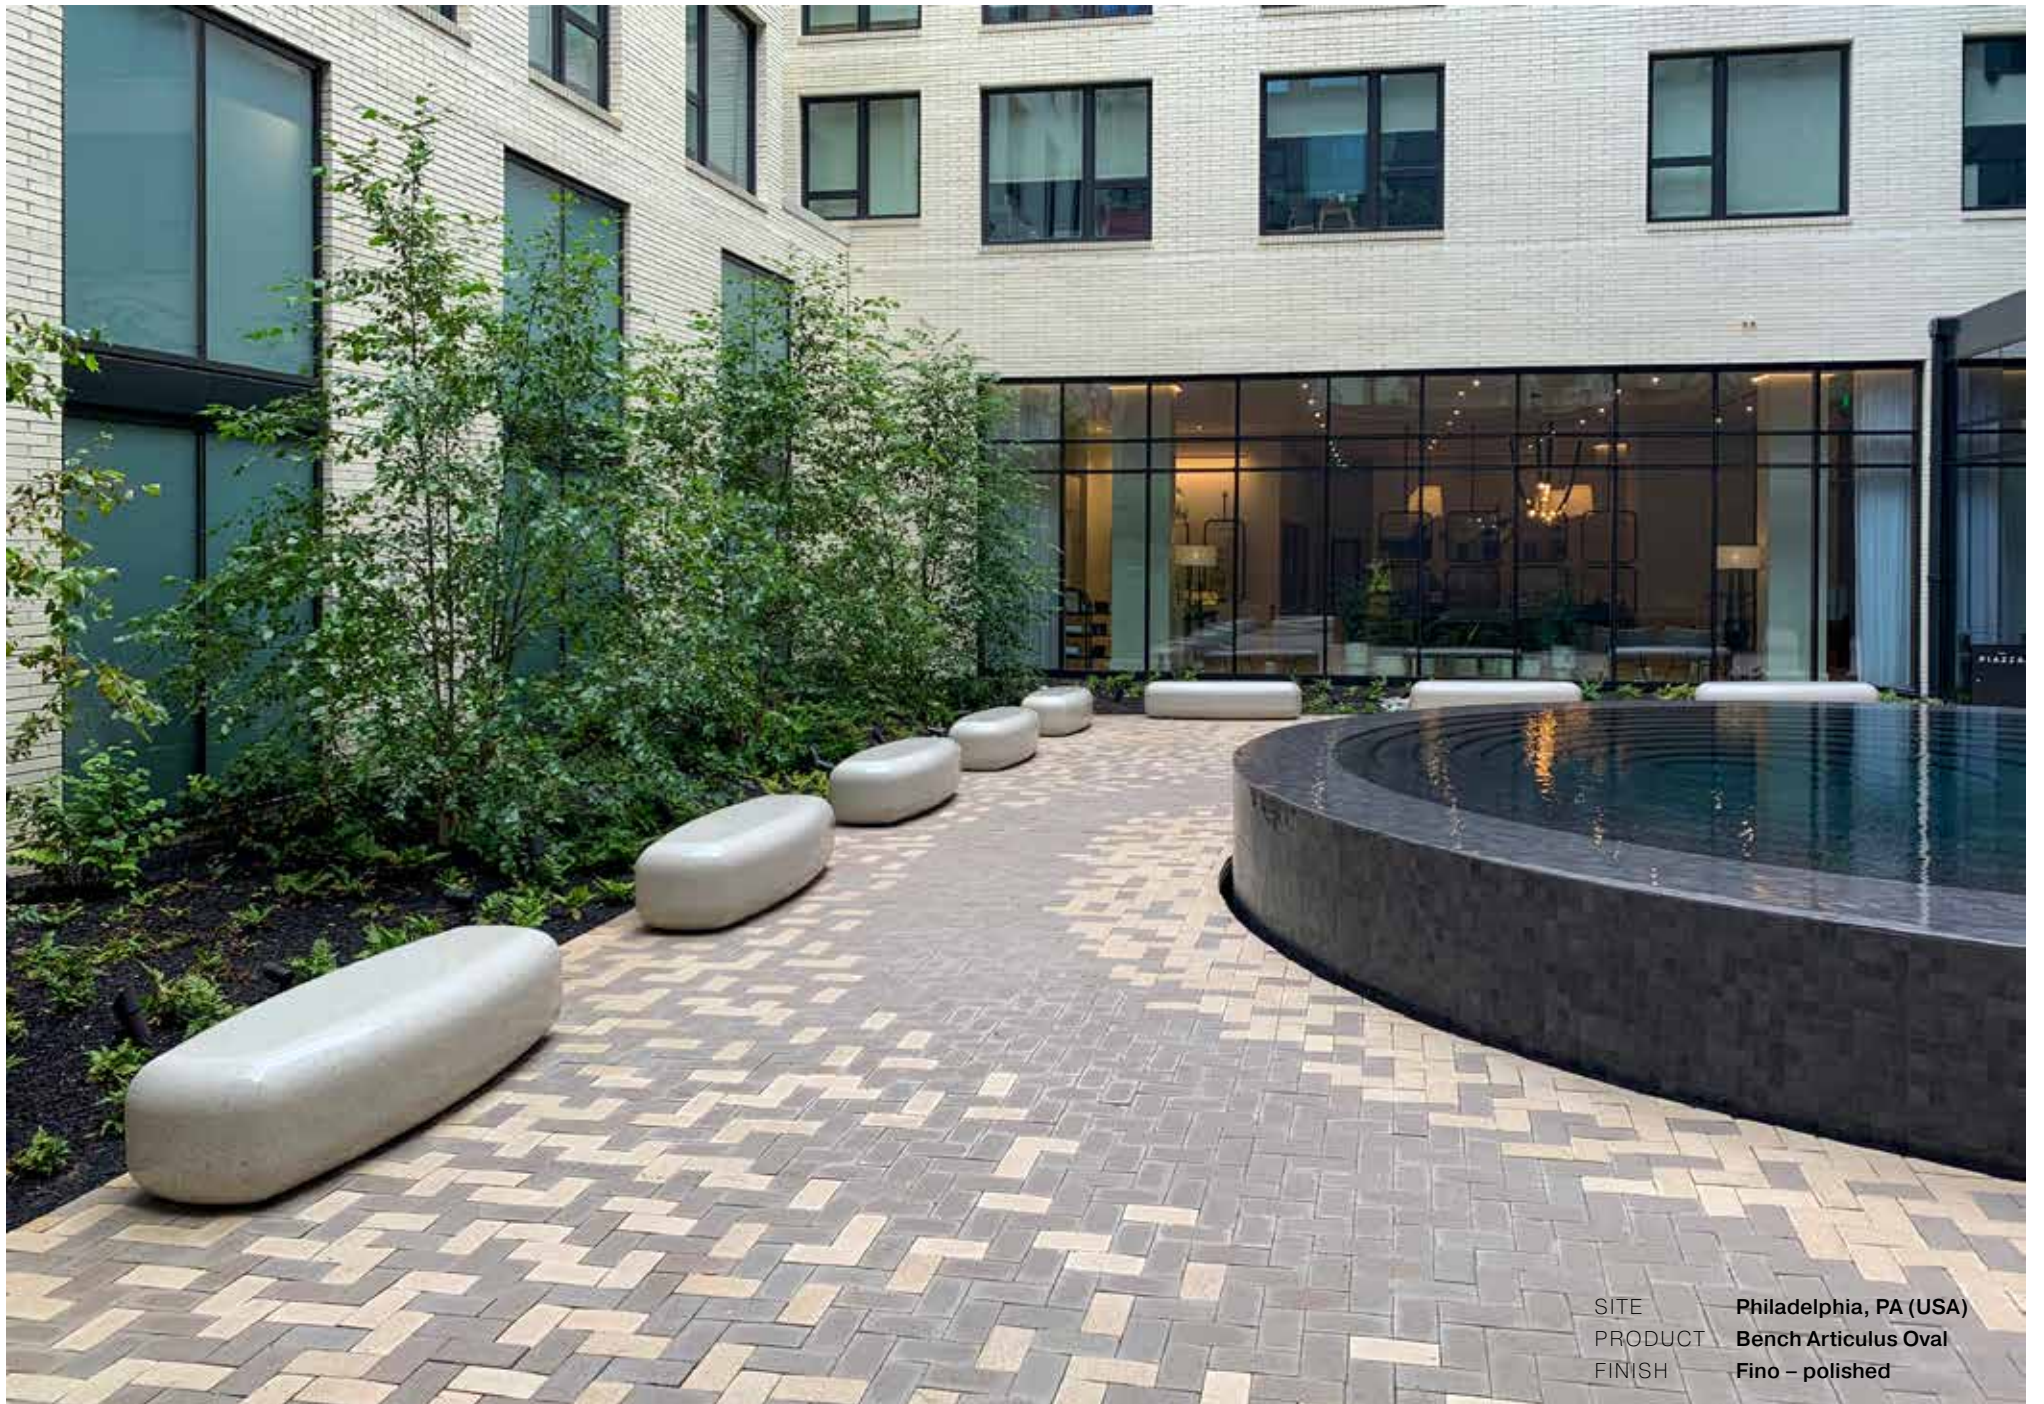

SITE Philadelphia, PA (USA)
PRODUCT Bench Artculus Oval
FINISH Fino - polished