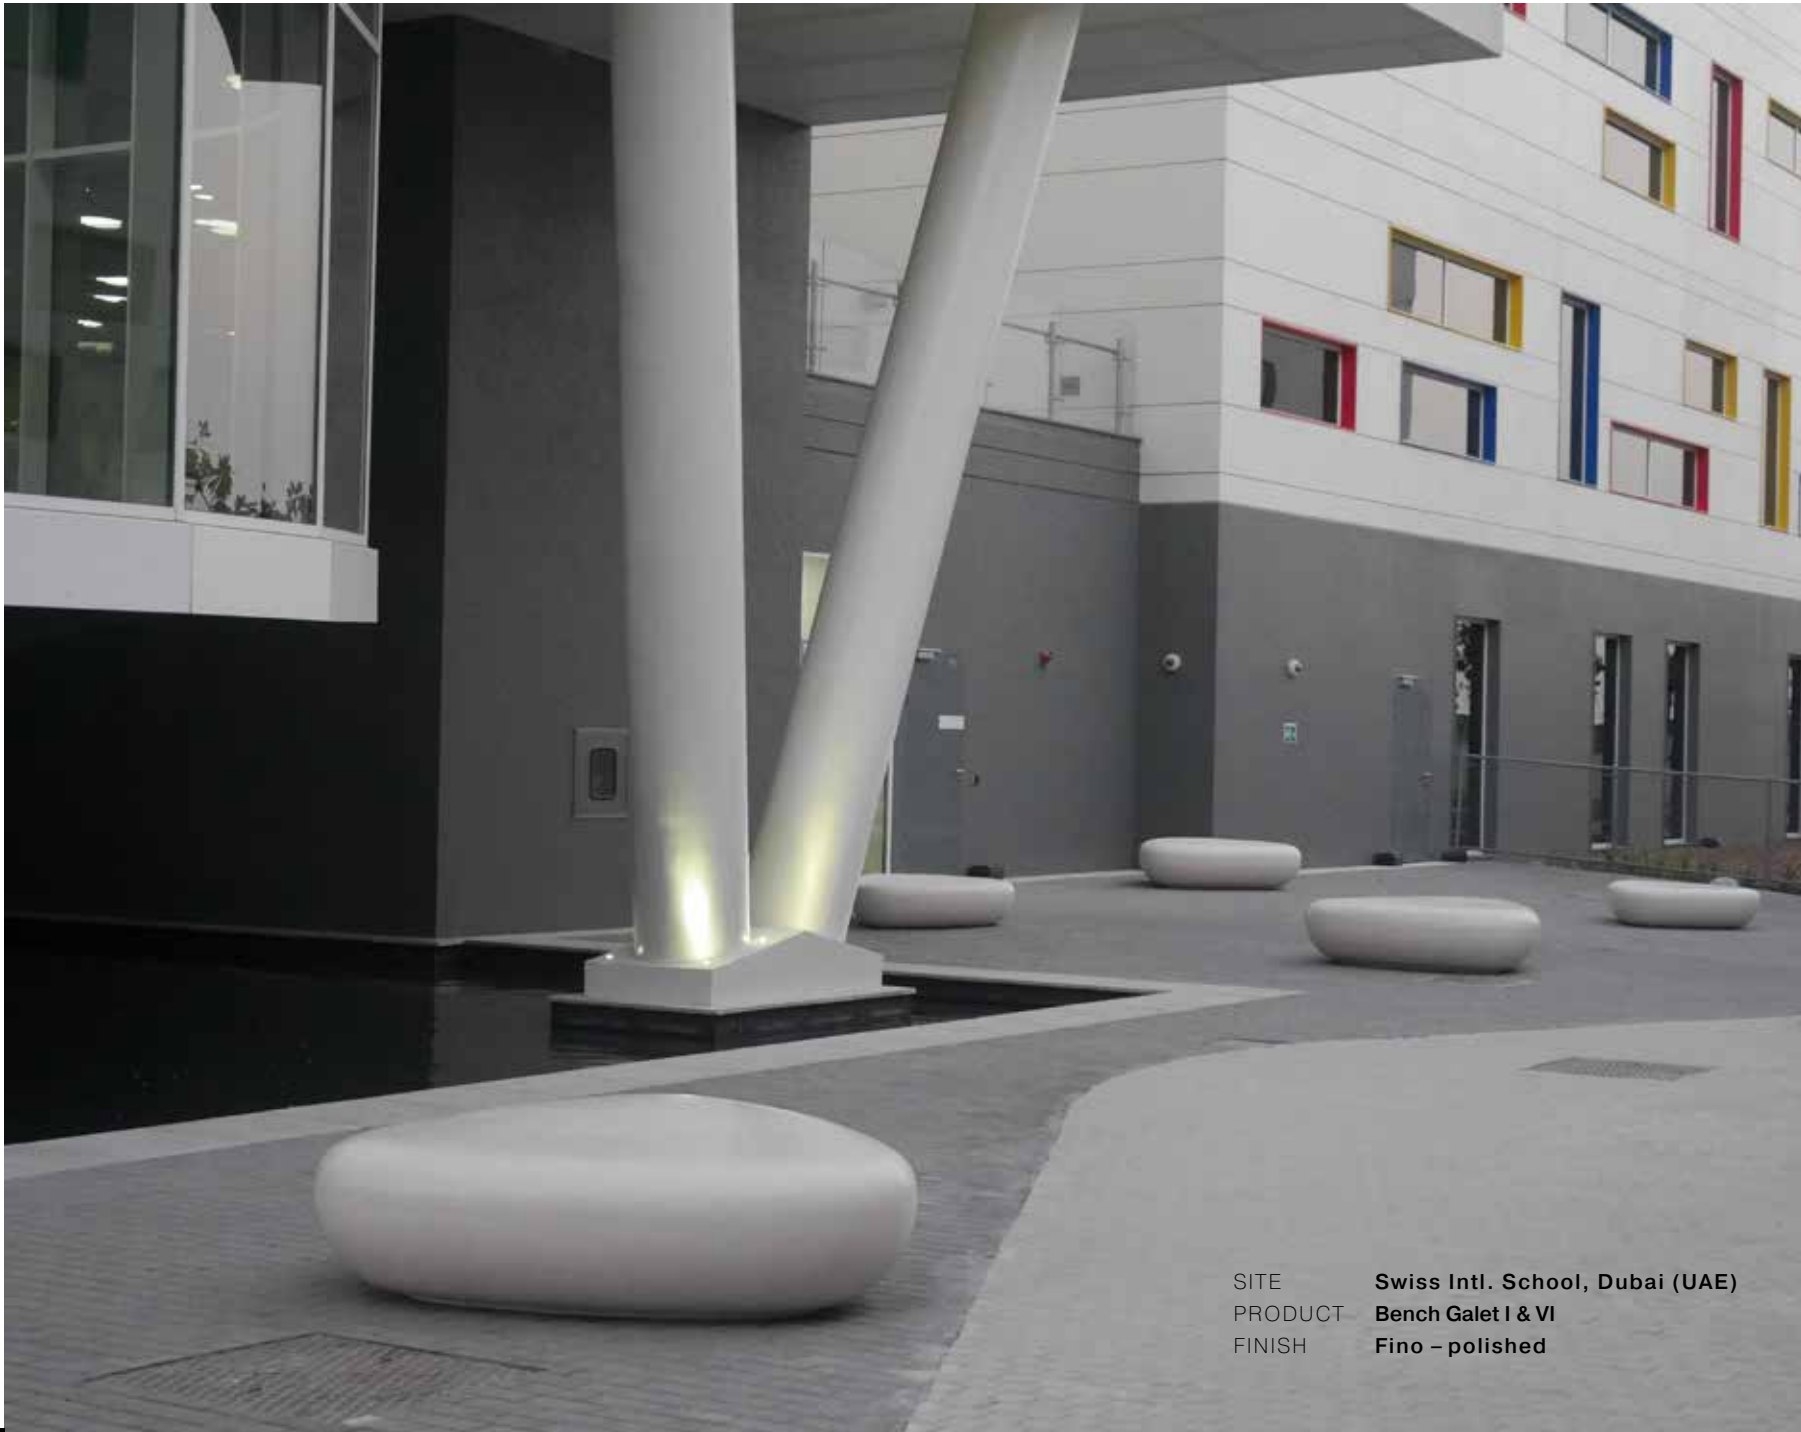

SITE **D3 Waterfront Park Dubai (UAE)**
PRODUCT **Bench Nuton**
FINISH **Fino – polished**

SITE **Island 2 - Public Realm Dubai (UAE)**
PRODUCT **Bench Galet I & VI**
FINISH **Fino – polished**

SITE **Al Wasl - R456 - Muhaisnah (UAE)**
PRODUCT **Bench Centenaire**
FINISH **Ferro - shot-blasted**