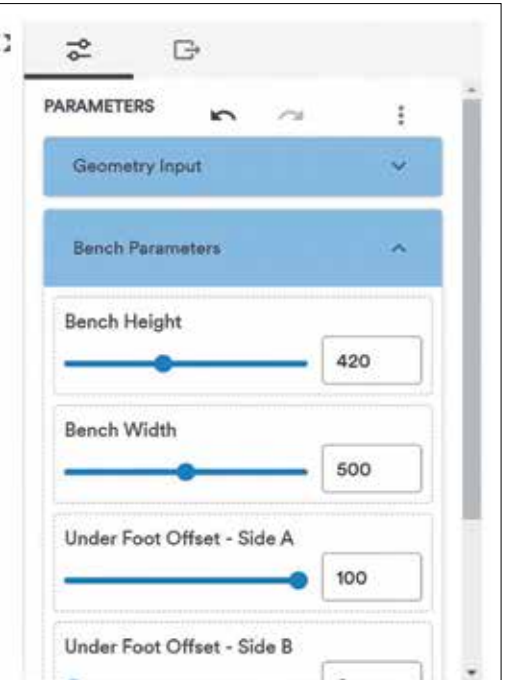

Customization toolbox

Step 1. Explore the possibilities 🚪

Step 2. Enter your contact information in the tab: "Customer details"

Step 3. Request a price quote by clicking: 📄

MAKE YOUR OWN CUSTOM DESIGN

urbastyle3D.com