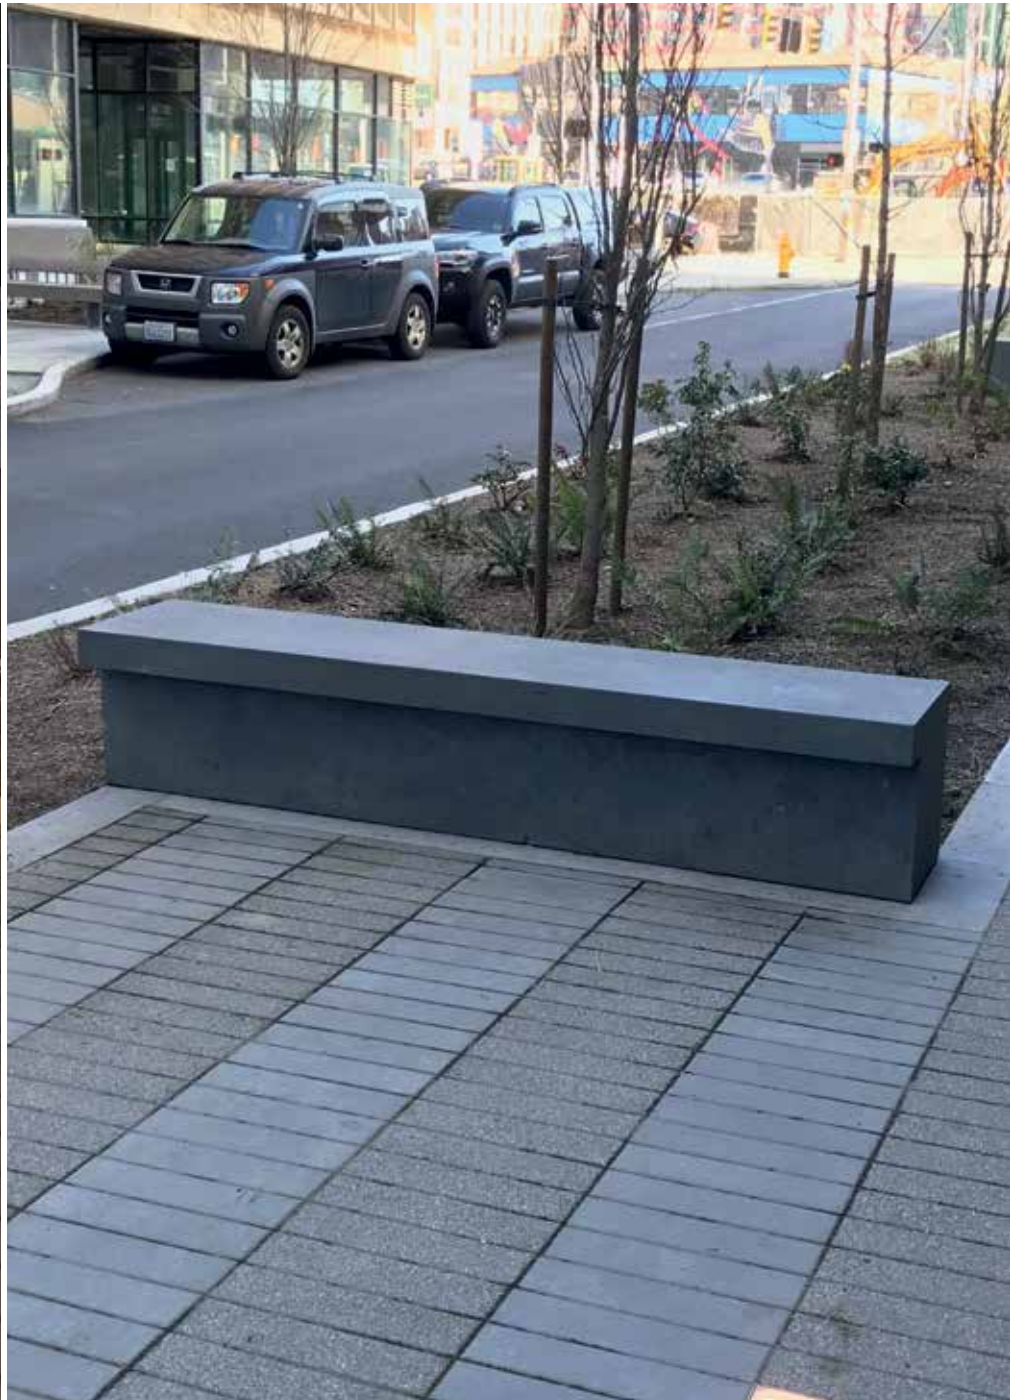

SITE Seattle (USA)
PRODUCT Bench Led Line 2
FINISH Visia – fair faced