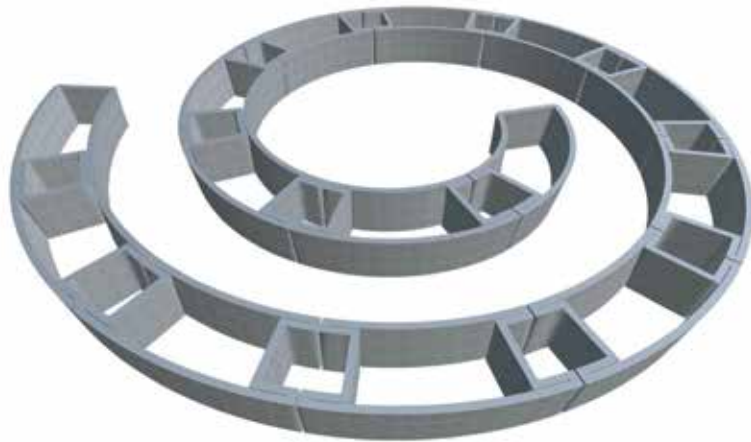

Customization toolbox

Step 1. Explore the possibilities 🚪

Step 2. Enter your contact information in the tab: "Customer details"

Step 3. Request a price quote by clicking: 📄

MAKE YOUR OWN CUSTOM DESIGN

urbastyle3D.com