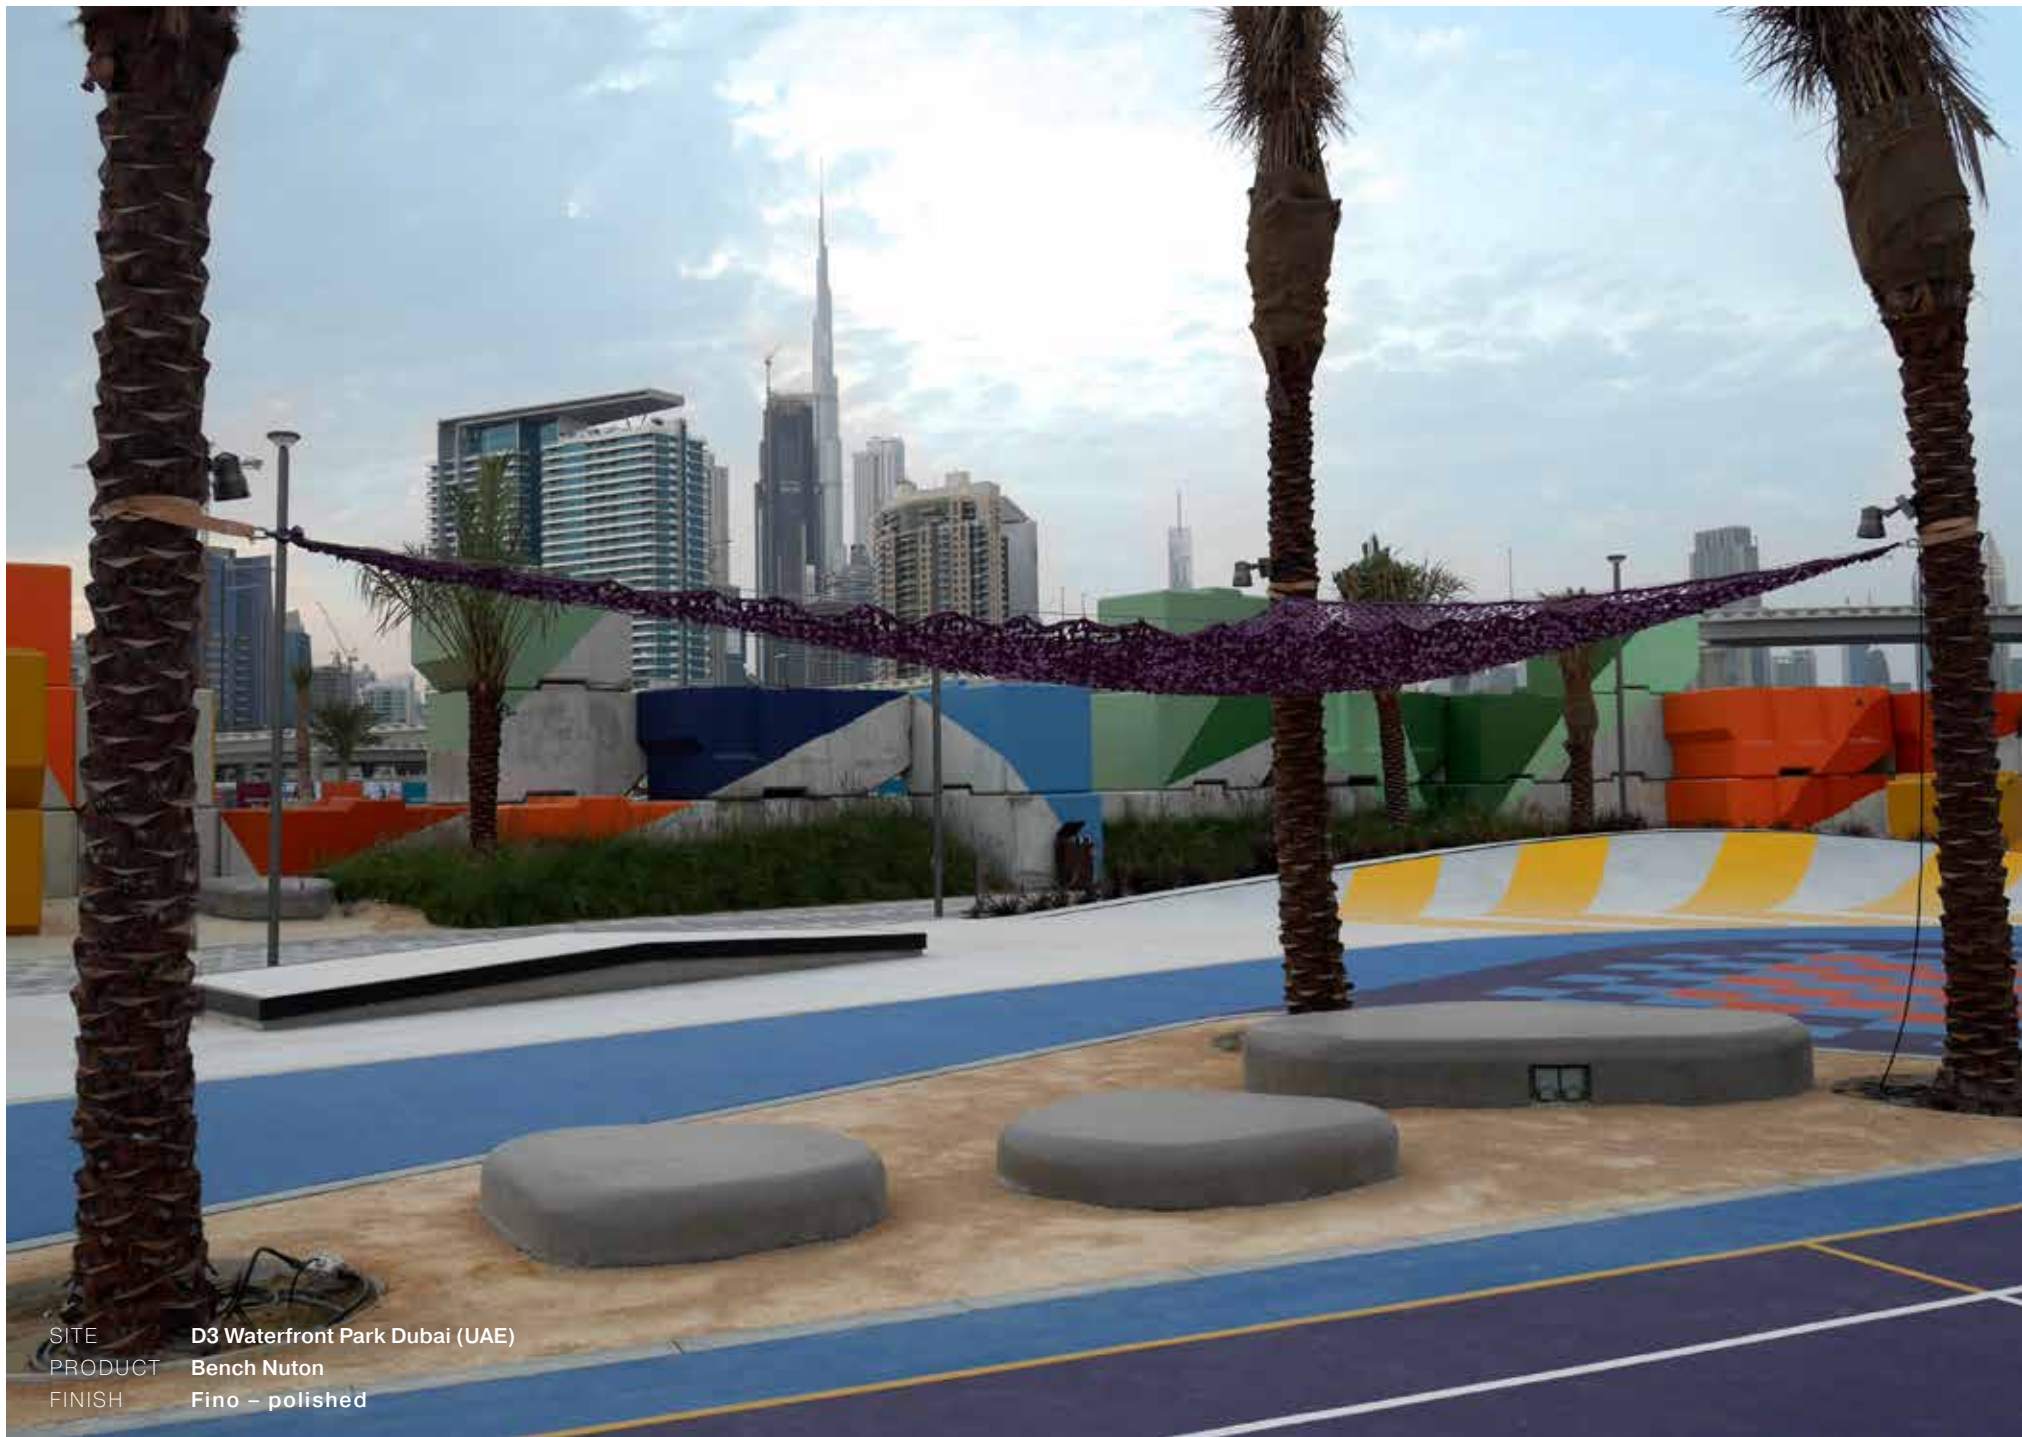

SITE **Sint Baafs Vijve (BE)**
PRODUCT **Bench, Table & BBQ Butch**
FINISH **Ferro – shot-blasted**

SITE **Sa'ada, Manama (Bahrain)**
PRODUCT **Planter Nuton**
FINISH **Fino – polished**

SITE **Dubai Maritime City (UAE)**
PRODUCT **Bench Artculus O + backrest**
FINISH **Visia – fair faced**