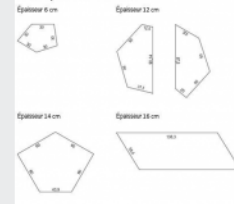

Formats spéciaux – avec décateurs