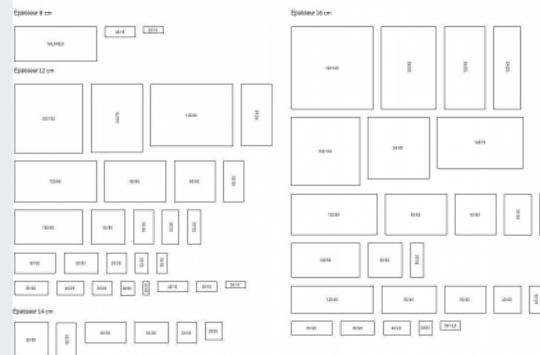

## Formats individuels – proPower 4

## Formats spéciaux – avec décateurs

# Dimensions

- ✓ proPower 4 Espaceurs tous les 4 cm / proPower 5 Espaceurs tous les 5 cm
- ✓ 24x8x12 cm - proPower 4
- ✓ 40x10x12 cm - proPower 4
- ✓ 20x10x12 cm - proPower 4
- ✓ 40x20x12 cm - proPower 4 & 5
- ✓ 24x24x12 cm - proPower 4
- ✓ 36x24x12 cm - proPower 4
- ✓ 48x24x12 cm - proPower 4
- ✓ 60x24x12 cm - proPower 4
- ✓ 25x25x12 cm - proPower 4
- ✓ 30x30x12 cm - proPower 4
- ✓ 60x30x12 cm - proPower 4
- ✓ 16x32x12 cm - proPower 4
- ✓ 32x32x12 cm - proPower 4
- ✓ 48x32x12 cm - proPower 4
- ✓ 64x32x12 cm - proPower 4
- ✓ 80x32x12 cm - proPower 4
- ✓ Mitres - proPower 4
- ✓ 40x40x12 cm - proPower 4
- ✓ 60x40x12 cm - proPower 4
- ✓ 80x40x12 cm - proPower 4
- ✓ 120x40x12 cm - proPower 4
- ✓ 96x48x12 cm - proPower 4
- ✓ 25x50x12 cm - proPower 5
- ✓ 50x50x12 cm - proPower 5
- ✓ 100x50x12 cm - proPower 5
- ✓ 60x60x12 cm - proPower 4 & 5
- ✓ 75x60x12 cm - proPower 5
- ✓ 90x60x12 cm - proPower 5
- ✓ 120x60x12 cm - proPower 5
- ✓ 80x80x12 cm - proPower 5
- ✓ 96x96x12 cm - proPower 5
- ✓ 100x100x12 cm - proPower 5
- ✓ 50x30x14 cm - proPower 5
- ✓ 100x60x14 cm - proPower 5
- ✓ 30x10x16 cm - proPower 5
- ✓ 60x10x16 cm - proPower 5
- ✓ 45x15x16 cm - proPower 5
- ✓ 60x20x16 cm - proPower 5
- ✓ 24x24x16 cm - proPower 4
- ✓ 36x24x16 cm - proPower 4
- ✓ 48x24x16 cm - proPower 4
- ✓ 16x32x16 cm - proPower 4
- ✓ 48x32x16 cm - proPower 4
- ✓ 64x32x16 cm - proPower 4
- ✓ 40x40x16 cm - proPower 4
- ✓ 60x40x16 cm - proPower 4
- ✓ 80x40x16 cm - proPower 4
- ✓ 120x40x16 cm - proPower 5
- ✓ 50x50x16 cm - proPower 5
- ✓ 100x50x16 cm - proPower 5
- ✓ 96x48x16 cm - proPower 4
- ✓ 60x60x16 cm - proPower 5
- ✓ 90x60x16 cm - proPower 5
- ✓ 120x60x16 cm - proPower 5
- ✓ 120x80x16 cm - proPower 5
- ✓ 90x90x16 cm - proPower 5
- ✓ 120x120x16 cm - proPower 5