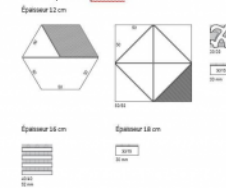

Formats spéciaux – proPower 5