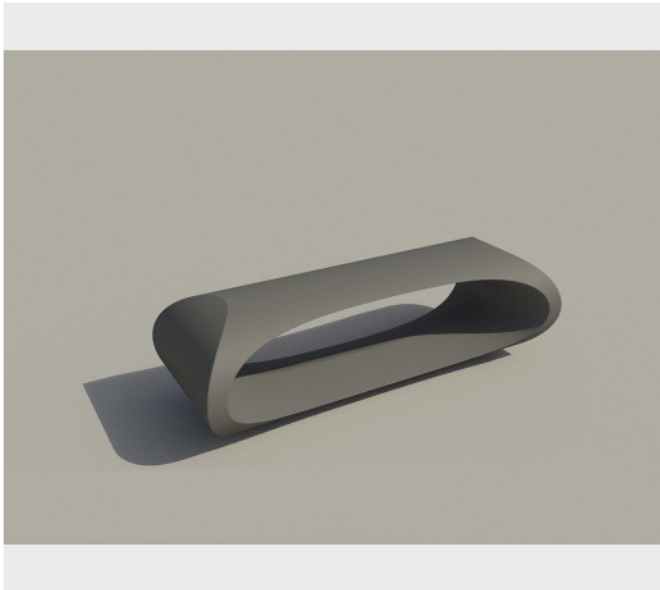

Accessibility