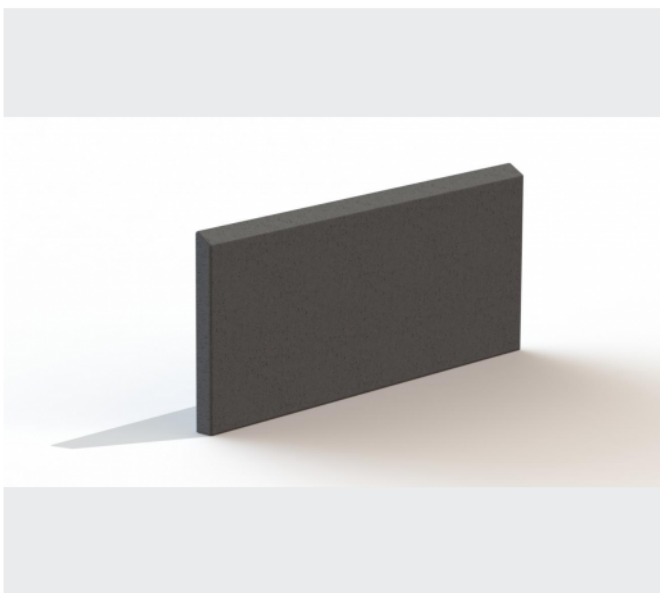

Plinths

URBASTYLE
MOBILIER URBAIN EN BÉTON

Colors and Finishings

- ✓ FINO
- ✓ FINERRO
- ✓ VISIA
- ✓ FERRO

Handling

Accessibility