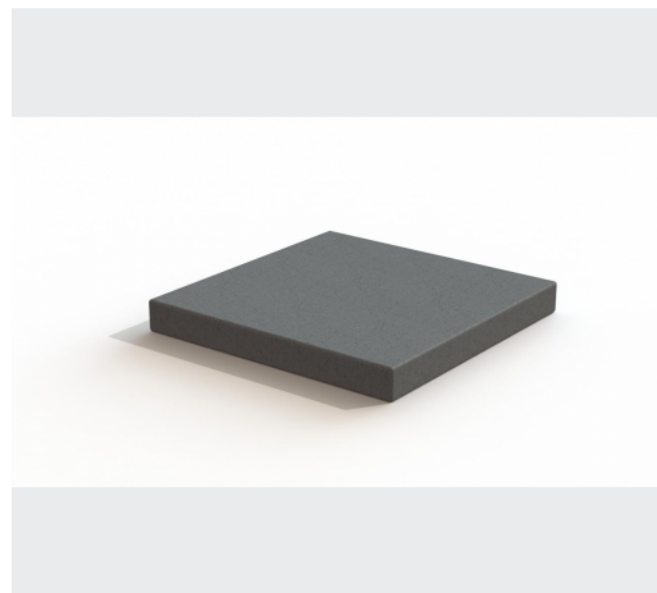

Plinths

URBASTYLE
MOBILIER URBAIN EN BÉTON

Colors and Finishings

- ✓ FINO
- ✓ FINERRO
- ✓ VISIA
- ✓ FERRO

Handling

Accessibility