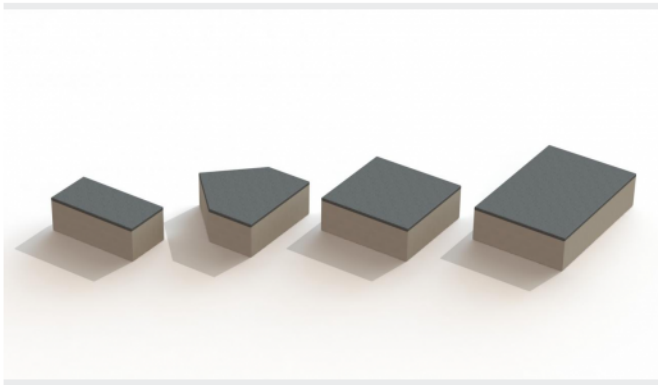

The exclusive SCADA large size slabs system combines a discrete geometry with linear shapes, refined surfaces and contemporary technology. With specific aesthetical qualities, SCADA system is different from all concrete products. The finishing of the upper layer and its composition made with natural stone granula gives it an exciting and wonderful presence. SCADA proposes more than 60 different dimensions and a very large range of colours. The specific anchoring system guarantees that SCADA is very appropriate for heavy traffic areas.