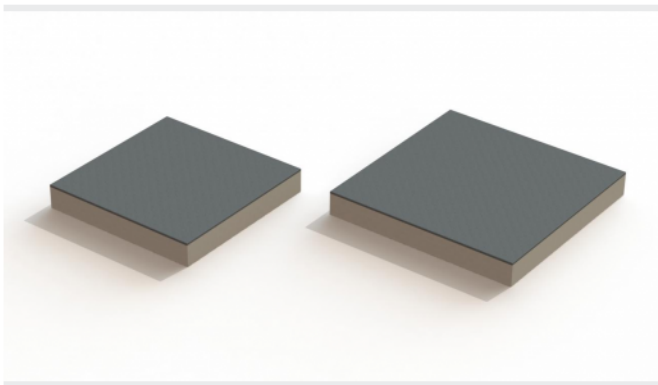

The exclusive SCADA large size slabs system combines a discrete geometry with linear shapes, refined surfaces and contemporary technology. With specific aesthetical qualities, SCADA system is different from all concrete products. The finishing of the upper layer and its composition made with natural stone granula gives it an exciting and wonderful presence. SCADA proposes more than 60 different dimensions and a very large range of colours. The specific anchoring system guarantees that SCADA is very appropriate for heavy traffic areas.

Colors and Finishings

- ✓ FERRO
- ✓ FINO
- ✓ FINERRO
- ✓ PUR