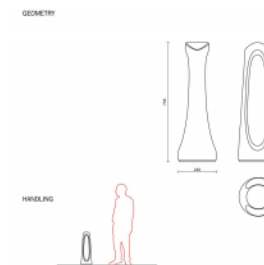

Handling

Accessibility