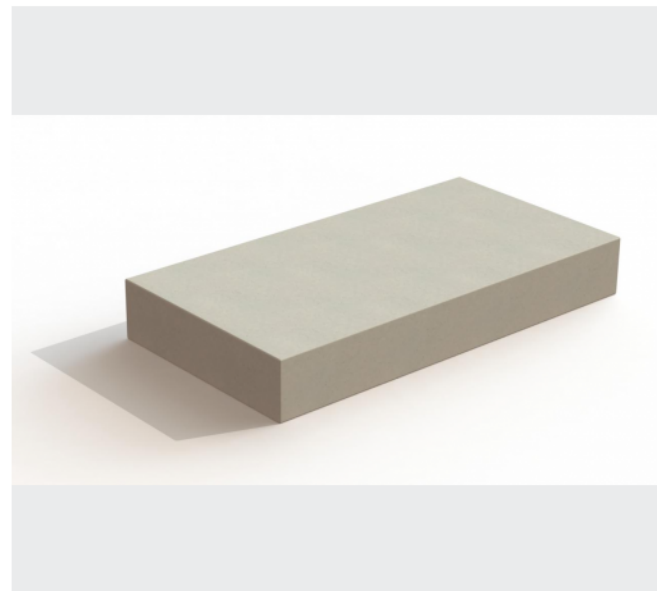

Wall panels

URBASTYLE
CONCRETE STREET FURNITURE

Colors and Finishings

- ✓ FINO
- ✓ FINERRO
- ✓ VISIA
- ✓ FERRO

Handling

Accessibility