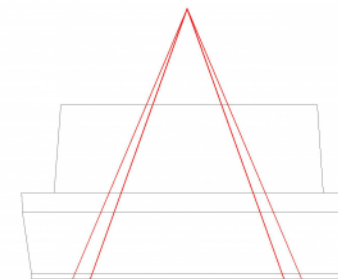

Handling

Accessibility