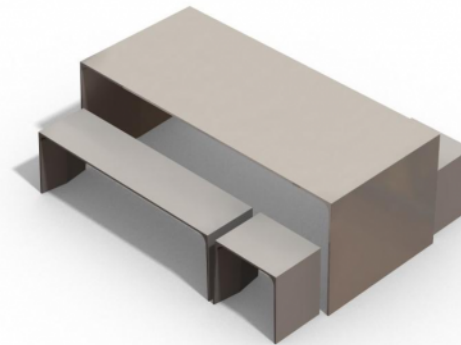

# Table Line and Line CS

by Manon de Smet

URBASTYLE  
CONCRETE STREET FURNITURE

## Anchoring

- ✓ Free standing
- ✓ 4x M10

## Measurements

- ✓ 200x90x75 cm - 280 kg

Line and Line table The Line and Line table in Finocrete belongs to a family of Finocrete elements. Characteristic is the minimal thickness in which the different elements are made. This thanks to the ultra high performance concrete. Combine the Line and Line table with the bench and seat.