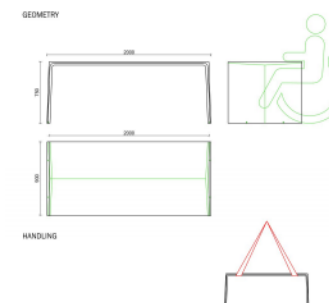

Handling

Accessibility