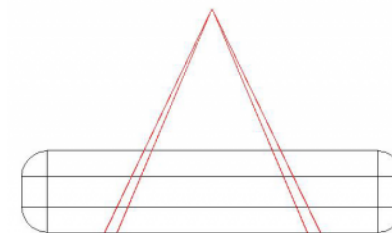

Bench Artculus X

URBASTYLE
CONCRETE STREET FURNITURE

Anchoring

- ✓ Free standing

Measurements

- ✓ without backrest 200 x 69 x 43cm - 1325kg
- ✓ with backrest 200 x 69 x 73cm - 1455kg

The Artculus Rectangular bench, with rounded cutouts can also be installed with backrest. The architectural concrete bench artculus rectangular is part of a set of benches and seats. You also have the bench artculus oval and the seats artculus square and artculus oval. The difference between the bench artculus rectangular and oval are the extremities. There where the...

Colours and Finishings

- ✓ FERRO
- ✓ FINERRO
- ✓ FINO

Handling

Accessibility