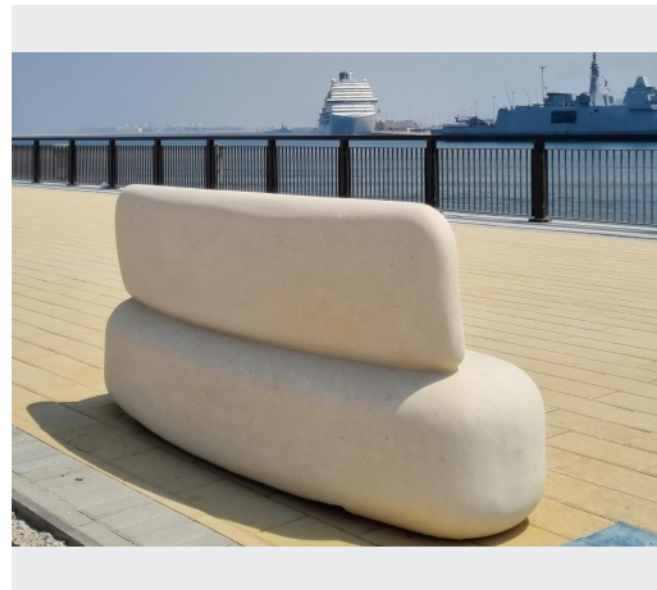

# Bench Artculus Oval

## Measurements

- ✓ without backrest - 200 x 69 x 43cm - 1420kg
- ✓ with backrest - 200 x 69 x 73cm - 1550kg

The bench Artculus Oval, with or without backrest, looks a little bit like a finger. The "finger shaped" architectural concrete bench artculus oval is part of a set of street furniture benches and seats. Next to the Oval you have the bench artculus square and the seats artculus oval and artculus square. The difference between the public bench artculus oval...