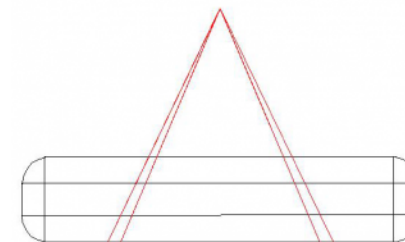

Bench Artculus Oval

Anchoring

- ✓ Free standing

Measurements

- ✓ without backrest - 200 x 69 x 43cm - 1420kg
- ✓ with backrest - 200 x 69 x 73cm - 1550kg

The bench Artculus Oval, with or without backrest, looks a little bit like a finger. The "finger shaped" architectural concrete bench artculus oval is part of a set of street furniture benches and seats. Next to the Oval you have the bench artculus square and the seats artculus oval and artculus square. The difference between the public bench artculus oval...

Colours and Finishings

- ✓ FERRO
- ✓ FINO
- ✓ FINERRO

Handling

Accessibility