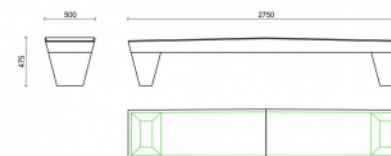

## Measurements

- ✓ 275x50x47,5 cm - 508 kg
- ✓ Duo 343x83x80 cm - 1111 kg

Optional waterproof and anti-graffiti protection.

Other colours on request. Take into consideration a difference of colour on your screen or print-out in comparison with the reality. URBASTYLE cannot bear the responsibility for differences due to print-out or digital media.

## Technical

GEOMETRY

HANDLING