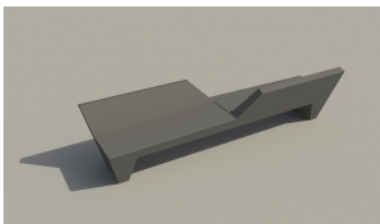

# Bench Green Alley

MSA

## Anchoring

- ✓ Free standing
- ✓ 4x M12

## Measurements

- ✓ 275x50x47,5 cm - 508 kg
- ✓ Duo 343x83x80 cm - 1111 kg

Optional waterproof and anti-graffiti protection.

Other colours on request. Take into consideration a difference of colour on your screen or print-out in comparison with the reality. URBASTYLE cannot bear the responsibility for differences due to print-out or digital media.