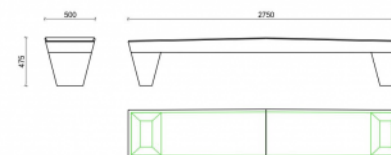

Technical

GEOMETRY

HANDLING

Accessibility