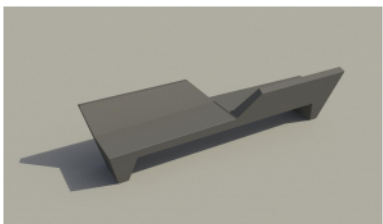

Bench Green Alley

MSA

MSA

DESIGNER
CREATION

Anchoring

- ✓ Free standing
- ✓ 4x M12

Measurements

- ✓ 275x50x47,5 cm - 508 kg
- ✓ Duo 343x83x80 cm - 1111 kg

Optional waterproof and anti-graffiti protection.

Other colours on request. Take into consideration a difference of colour on your screen or print-out in comparison with the reality. URBASTYLE cannot bear the responsibility for differences due to print-out or digital media.