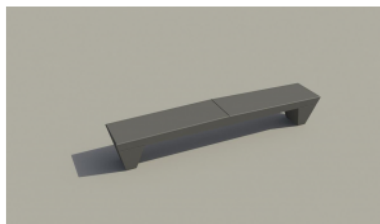

## Anchoring

- ✓ Free standing
- ✓ 4x M12

## Measurements

- ✓ 275x50x47,5 cm - 508 kg
- ✓ Duo 343x83x80 cm - 1111 kg

Optional waterproof and anti-graffiti protection.

Other colours on request. Take into consideration a difference of colour on your screen or print-out in comparison with the reality. URBASTYLE cannot bear the responsibility for differences due to print-out or digital media.