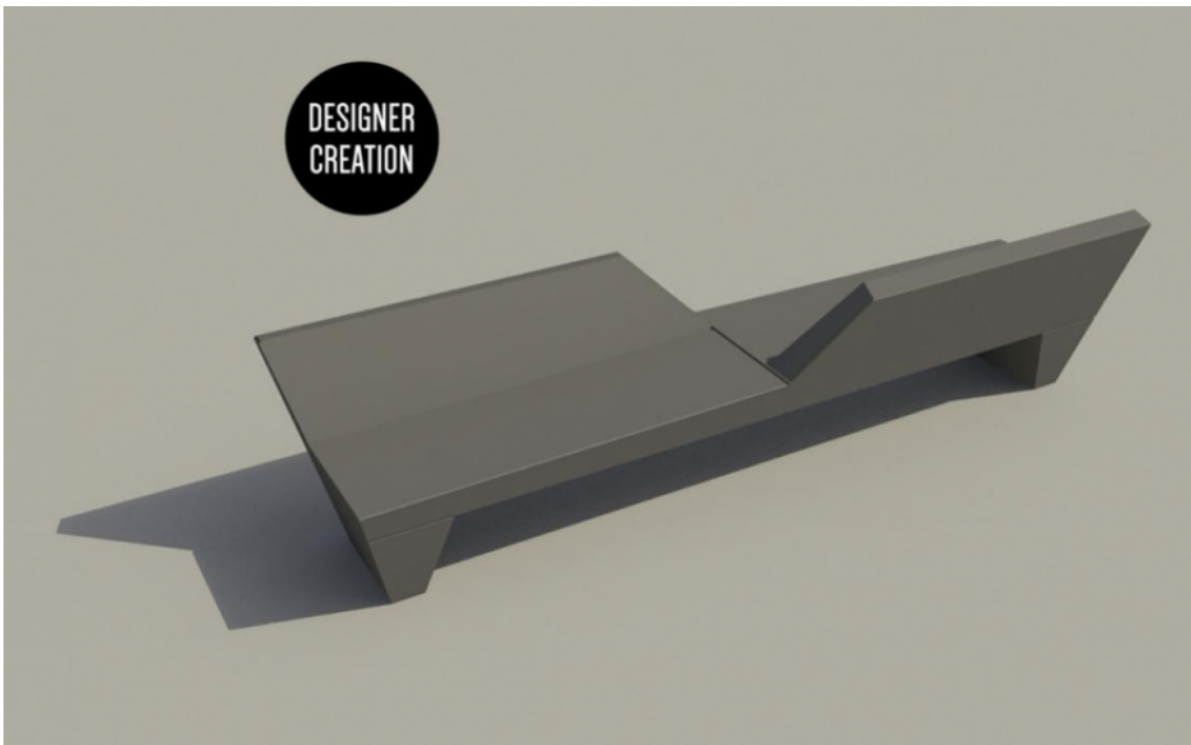

## Anchoring

- ✓ Free standing
- ✓ 4x M12

## Measurements

- ✓ 275x50x47,5 cm - 508 kg
- ✓ Duo 343x83x80 cm - 1111 kg

Optional waterproof and anti-graffiti protection.

Other colours on request. Take into consideration a difference of colour on your screen or print-out in comparison with the reality. URBASTYLE cannot bear the responsibility for differences due to print-out or digital media.