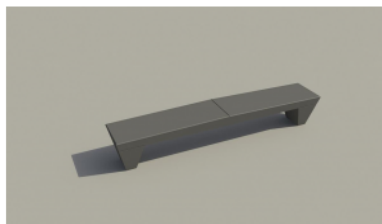

Bench Green Alley

MSA

MSA

DESIGNER
CREATION

Anchoring

- ✓ Free standing
- ✓ 4x M12

Measurements

- ✓ 275x50x47,5 cm - 508 kg
- ✓ Duo 343x83x80 cm - 1111 kg

Optional waterproof and anti-graffiti protection.

Other colours on request. Take into consideration a difference of colour on your screen or print-out in comparison with the reality. URBASTYLE cannot bear the responsibility for differences due to print-out or digital media.