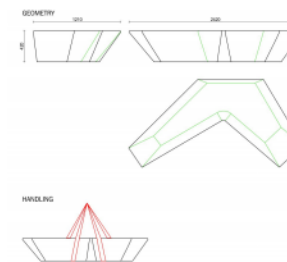

Bench Boomerang

URBASTYLE
CONCRETE STREET FURNITURE

Anchoring

- ✓ Free standing

Measurements

- ✓ 242x121x42 cm - 1101 kg

The bench that keeps coming back in your design, there is the bench boomerang. If you have a small or huge project the public bench boomerang will be an eyecatcher every time. When you look at it from above, it really looks very much like a boomerang. Based on the original and most common shape the precast concrete bench boomerang has two legs. Try to place him in different ways and...

Colours and Finishings

- ✓ FERRO
- ✓ FINO
- ✓ FINERRO

Handling

Accessibility