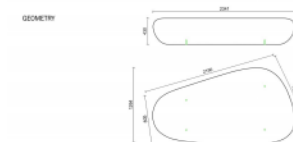

Handling

Accessibility