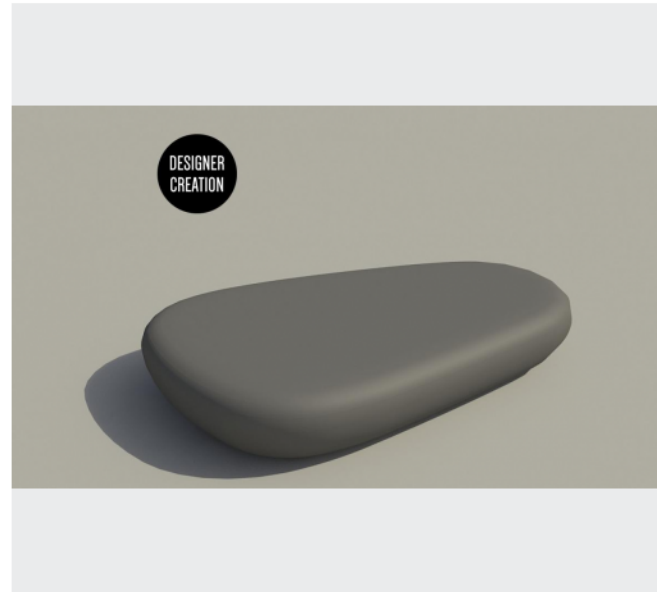

Bench Galet III

URBASTYLE
CONCRETE STREET FURNITURE

Anchoring

- ✓ Free standing

Measurements

- ✓ 234x126x43 cm - 2400 kg

The stony Bench Galet III, size 234x126x43 cm The Bench Galet is a set of street benches in different shapes and sizes. They have two characteristics in common, they all have the shape of a stone and they were designed by L'Escaut Architectures. Make your choice: Bench Galet I - 130x130x130x35 cm Bench Galet II - 199x158x50 cm Bench Galet III - 234x126x43 cm Bench Galet IV - ...