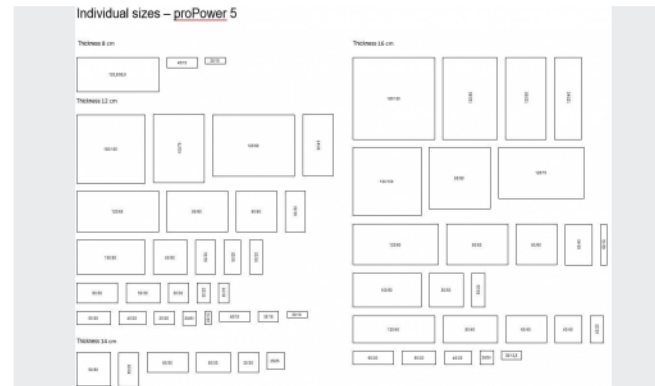

GDM SCENIC stone

The exclusive GDM.SCENIC stone large size slabs system combines a discrete geometry with linear shapes, refined surfaces and contemporary technology. With specific aesthetical qualities, GDM.SCENIC stone system is different from all concrete products. The finishing of the upper layer and its composition made with natural stone granula gives it an exciting and wonderful presence. GDM.SCENIC stone proposes more than 60 different dimensions and a very large range of colours.

The specific anchoring system guarantees that GDM.SCENIC stone is very appropriate for heavy traffic areas.

Discover more details, including photos, sizes, and color options, by downloading our brochure 'Perspectives 2.0'. For information about water-permeable paving and grass pavers, please follow this link to our 'Eco-friendly paving'....