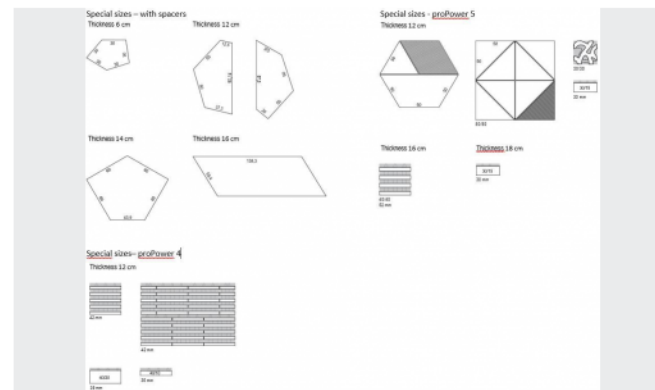

Colours and Finishings

- ✓ SILCO
- ✓ FERRO
- ✓ FINERRO
- ✓ FINO
- ✓ NATIVO

Measurements

- ✓ proPower 4 Spacers every 4 cm / proPower 5 spacers every 5 cm
- ✓ 96x96x12 cm - proPower 4
- ✓ 80x80x12 cm - proPower 4
- ✓ 120x40x12 cm - proPower 4
- ✓ 80x40x12 cm - proPower 4
- ✓ 60x40x12 cm - proPower 4
- ✓ 40x40x12 cm - proPower 4
- ✓ Rasenliner Platte 42 mm 40x40 & 40x20x12 cm - proPower 4
- ✓ Rasenliner 35 mm 40x10x12 cm - proPower 4
- ✓ 80x32x12 cm - proPower 4
- ✓ 64x32x12 cm - proPower 4
- ✓ 48x32x12 cm - proPower 4
- ✓ 32x32x12 cm - proPower 4
- ✓ 60x24x12 cm - proPower 4
- ✓ 48x24x12 cm - proPower 4
- ✓ 36x24x12 cm - proPower 4
- ✓ 24x24x12 cm - proPower 4
- ✓ 40x20x12 cm - proPower 4
- ✓ 20x20x12 cm - proPower 4
- ✓ 32x16x12 cm - proPower 4
- ✓ 24x16x12 cm - proPower 4
- ✓ 16x16x12 cm - proPower 4
- ✓ 60x10x12 cm - proPower 4
- ✓ 40x10x12 cm - proPower 4
- ✓ 40x6,66x12 cm - proPower 4
- ✓ 80x40x16 cm - proPower 4
- ✓ 60x40x16 cm - proPower 4
- ✓ Rasenliner Platte 42 mm 40x40x16 cm - proPower 5
- ✓ 64x32x16 cm - proPower 4
- ✓ 48x32x16 cm - proPower 4
- ✓ 48x24x16 cm - proPower 4
- ✓ 36x24x16 cm - proPower 4
- ✓ 24x24x16 cm - proPower 4
- ✓ 32x16x16 cm - proPower 4
- ✓ 24x16x16 cm - proPower 4
- ✓ 16x16x16 cm - proPower 4
- ✓ 96x48x20 cm - proPower 4
- ✓ 48x48x20 cm - proPower 4
- ✓ 100x100x12 cm - proPower 5
- ✓ 120x60x12 cm - proPower 5
- ✓ 90x60x12 cm - proPower 5
- ✓ 60x60x12 cm - proPower 5
- ✓ 100x50x12 cm - proPower 5
- ✓ 50x50x12 cm - proPower 5
- ✓ 60x30x12 cm - proPower 5
- ✓ Rasenornament 30x30x12 cm - proPower 5
- ✓ 30x30x12 cm - proPower 5
- ✓ 50x25x12 cm - proPower 5
- ✓ 50x20x12 cm - proPower 5
- ✓ 30x20x12 cm - proPower 5
- ✓ 20x20x12 cm - proPower 5
- ✓ 45x15x12 cm - proPower 5
- ✓ 30x15x12 cm - proPower 5
- ✓ Rasenliner 30x15x12 cm - proPower 5
- ✓ 20x10x12 cm - proPower 5
- ✓ 50x50x14 cm - proPower 5
- ✓ 60x30x14 cm - proPower 5
- ✓ 50x30x14 cm - proPower 5
- ✓ 25x25x14 cm - proPower 5
- ✓ 20x20x14 cm - proPower 5
- ✓ 120x120x16 cm - proPower 5
- ✓ 100x100x16 cm - proPower 5
- ✓ 90x90x16 cm - proPower 5
- ✓ 120x80x16 cm - proPower 5
- ✓ 120x60x16 cm - proPower 5
- ✓ 90x60x16 cm - proPower 5
- ✓ 60x60x16 cm - VproPower 5
- ✓ 100x50x16 cm - proPower 5
- ✓ 50x50x16 cm - proPower 5
- ✓ 120x40x16 cm - proPower 5
- ✓ 80x40x16 cm - proPower 5
- ✓ 60x40x16 cm - proPower 5
- ✓ 40x40x16 cm - proPower 5
- ✓ 60x30x16 cm - proPower 5
- ✓ 60x20x16 cm - proPower 5
- ✓ 50x20x16 cm - proPower 5
- ✓ 40x20x16 cm - proPower 5
- ✓ 30x12,5x16 cm - proPower 5
- ✓ 60x10x16 cm - proPower 5
- ✓ 120x80x18 cm - proPower 5
- ✓ 120x60x18 cm - proPower 5
- ✓ 80x60x18 cm - proPower 5
- ✓ 60x40x18 cm - proPower 5
- ✓ 30x15x18 cm - proPower 5
- ✓ 60x30x18 cm - proPower 5