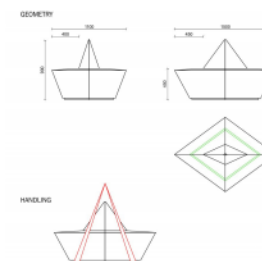

Handling

Accessibility