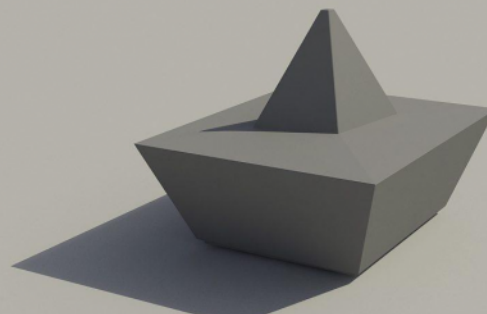

Bench Paperboat

by CrousCalogero

URBASTYLE

CONCRETE STREET FURNITURE

Anchoring

- ✓ Free standing

Measurements

- ✓ 150x110x45-90 cm - 624 kg

Bench Paperboat is a reflection on our childhood. A poetic couch that lets your mind float in a world of fantasy. The Paperboat sofa is designed in the spirit of "universal design" or "design for all" and taking care of the needs of the elderly, people with muscle problems or people who use a white cane. The very slight slope of the seat allows water to drain away and keeps the seat...