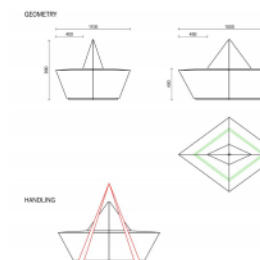

Handling

Accessibility