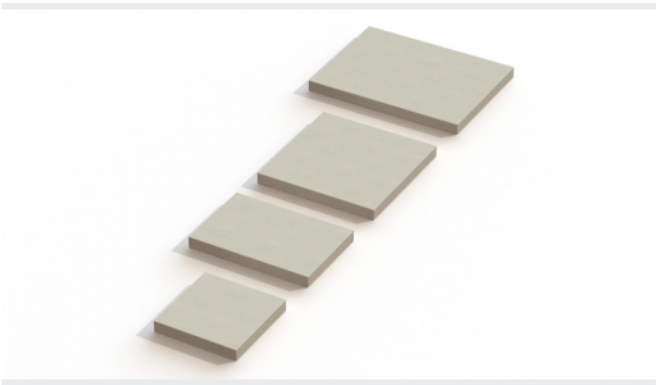

Fasonado Large Size Cast Concrete Slabs

We have named our range of large-size cast concrete slabs Fasonado. Fascinating Fasonado. Size does matter. Casting in concrete makes it possible to create complex shapes and large-format slabs with a high degree of design flexibility. Choose your dimensions within 4 × 2 m, suitable for both large series and small quantities. In addition, we also offer large pressed concrete slabs - gdm.SCENIC stone. While slightly less flexible in terms of shaping, this highly automated production process enables us to manufacture larger quantities within shorter lead times, ensuring consistent quality and efficiency. Our range of finishes and colours is extensive, allowing architects and designers to tailor each project to its specific aesthetic and technical requirements. Please contact us!

Colours and Finishings

- ✓ VISIA
- ✓ FERRO
- ✓ FINERRO
- ✓ FINO

Measurements

- ✓ Width: 100x100 cm Thickness: 5 - 10 - 14 cm
- ✓ Width: 100x150 cm Thickness: 10 - 14 cm
- ✓ Width: 150x150 cm Thickness: 10 - 14 cm
- ✓ Width: 200x150 cm Thickness: 14 cm
- ✓ Width: 250x150 cm Thickness: 14 cm
- ✓ Width: 300x50 cm Thickness: 14 cm
- ✓ Width: 300x100 cm Thickness: 14 cm
- ✓ Width: 300x150 cm Thickness: 14 cm