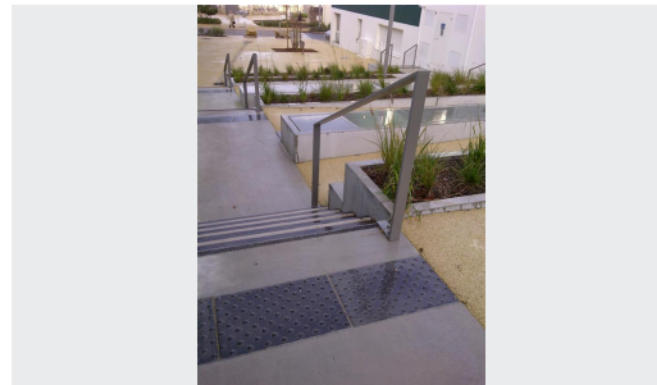

Fasonado Large Size Cast Concrete Slabs

We have named our range of large-size cast concrete slabs Fasonado. Fascinating Fasonado. Size does matter. Casting in concrete makes it possible to create complex shapes and large-format slabs with a high degree of design flexibility. Choose your dimensions within 4 × 2 m, suitable for both large series and small quantities. In addition, we also offer large pressed concrete slabs - gdm.SCENIC stone. While slightly less flexible in terms of shaping, this highly automated production process enables us to manufacture larger quantities within shorter lead times, ensuring consistent quality and efficiency. Our range of finishes and colours is extensive, allowing architects and designers to tailor each project to its specific aesthetic and technical requirements. Please contact us!

Colours and Finishings

- ✓ VISIA
- ✓ FERRO
- ✓ FINERRO
- ✓ FINO

Measurements

- ✓ Width: 100x100 cm Thickness: 5 - 10 - 14 cm
- ✓ Width: 100x150 cm Thickness: 10 - 14 cm
- ✓ Width: 150x150 cm Thickness: 10 - 14 cm
- ✓ Width: 200x150 cm Thickness: 14 cm
- ✓ Width: 250x150 cm Thickness: 14 cm
- ✓ Width: 300x50 cm Thickness: 14 cm
- ✓ Width: 300x100 cm Thickness: 14 cm
- ✓ Width: 300x150 cm Thickness: 14 cm