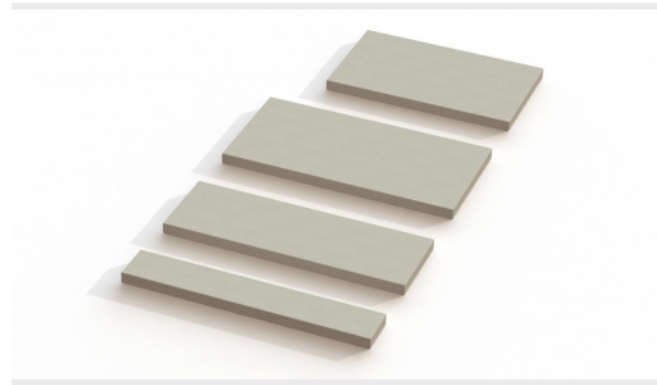

Fasonado Large Size Cast Concrete Slabs

We have named our range of large-size cast concrete slabs Fasonado. Fascinating Fasonado. Size does matter. Casting in concrete makes it possible to create complex shapes and large-format slabs with a high degree of design flexibility. Choose your dimensions within 4 × 2 m, suitable for both large series and small quantities. In addition, we also offer large pressed concrete slabs - gdm.SCENIC stone. While slightly less flexible in terms of shaping, this highly automated production process enables us to manufacture larger quantities within shorter lead times, ensuring consistent quality and efficiency. Our range of finishes and colours is extensive, allowing architects and designers to tailor each project to its specific aesthetic and technical requirements. Please contact us!

Colours and Finishings

- ✓ VISIA
- ✓ FERRO
- ✓ FINERRO
- ✓ FINO

Measurements

- ✓ Width: 100x100 cm Thickness: 5 - 10 - 14 cm
- ✓ Width: 100x150 cm Thickness: 10 - 14 cm
- ✓ Width: 150x150 cm Thickness: 10 - 14 cm
- ✓ Width: 200x150 cm Thickness: 14 cm
- ✓ Width: 250x150 cm Thickness: 14 cm
- ✓ Width: 300x50 cm Thickness: 14 cm
- ✓ Width: 300x100 cm Thickness: 14 cm
- ✓ Width: 300x150 cm Thickness: 14 cm