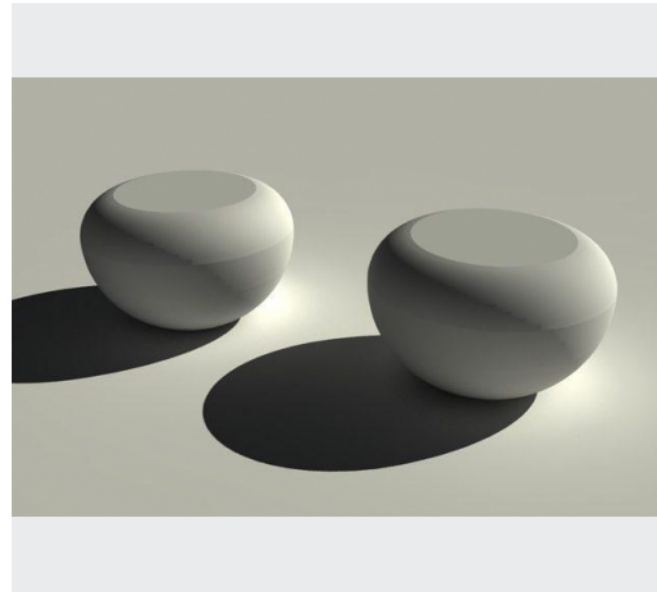

# Seat Cloud

**URBASTYLE**  
CONCRETE STREET FURNITURE

## Anchoring

- ✓ 1x M12

## Measurements

- ✓ Ø : 64cm / H40cm - 185 kg

Seat Cloud - popular round bollard seat The precast seat cloud has a truncated egg shape. Narrow at the bottom and wide towards the top. A pleasant seat height of 41 cm. The Cloud can be used as a seating block but also as a closing block to demarcate your public space. By means of a threaded rod it can be anchored in the ground....