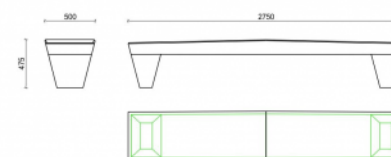

Technical

GEOMETRY

HANDLING

Accessibility