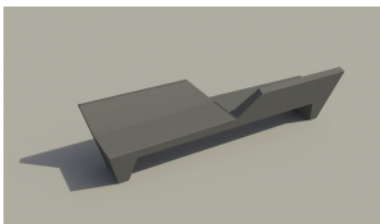

Bench Green Alley

MSA

MSA

DESIGNER
CREATION

Anchoring

- ✓ Free standing
- ✓ 4x M12

Measurements

- ✓ 275x50x47,5 cm - 508 kg
- ✓ Duo 343x83x80 cm - 1111 kg

Optional waterproof and anti-graffiti protection.

Other colours on request. Take into consideration a difference of colour on your screen or print-out in comparison with the reality. URBASTYLE cannot bear the responsibility for differences due to print-out or digital media.