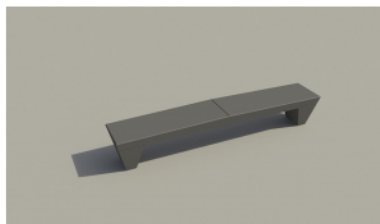

Bench Green Alley

MSA

MSA

DESIGNER
CREATION

Anchoring

- ✓ Free standing
- ✓ 4x M12

Measurements

- ✓ 275x50x47,5 cm - 508 kg
- ✓ Duo 343x83x80 cm - 1111 kg

Optional waterproof and anti-graffiti protection.

Other colours on request. Take into consideration a difference of colour on your screen or print-out in comparison with the reality. URBASTYLE cannot bear the responsibility for differences due to print-out or digital media.