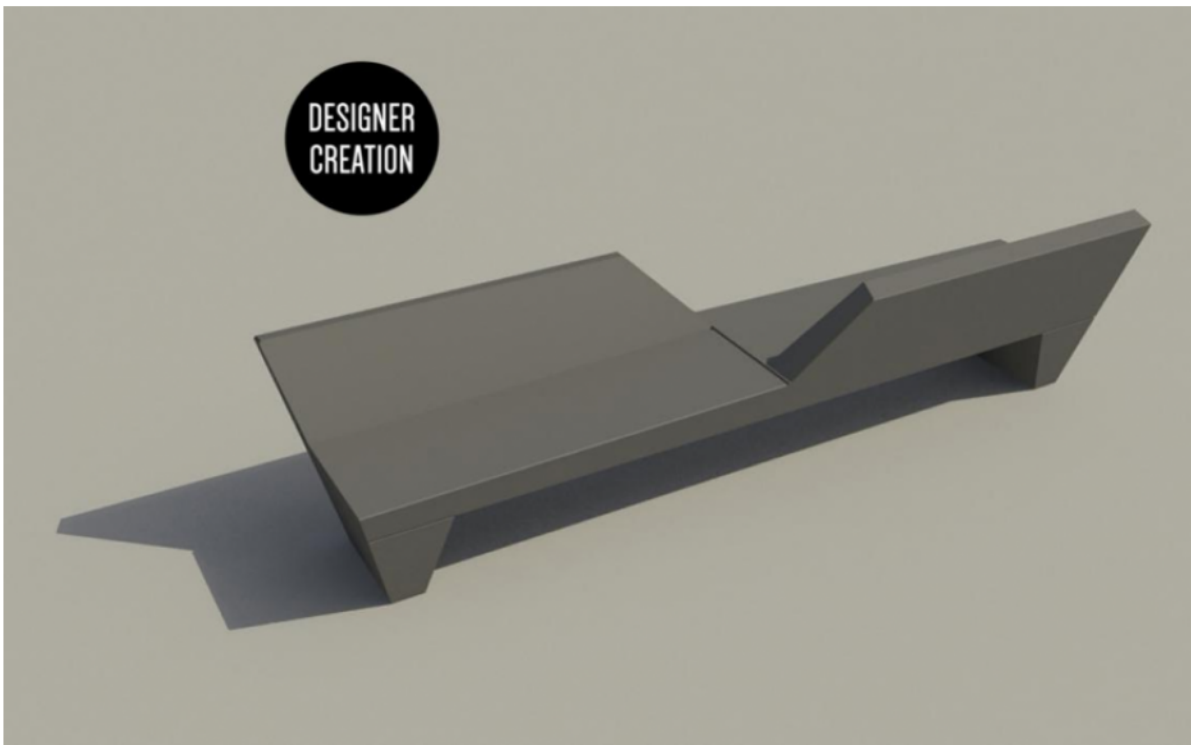

Bench Green Alley

MSA

MSA

DESIGNER
CREATION

Anchoring

- ✓ Free standing
- ✓ 4x M12

Measurements

- ✓ 275x50x47,5 cm - 508 kg
- ✓ Duo 343x83x80 cm - 1111 kg