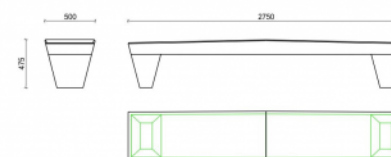

Bench Green Alley

MSA

MSA

Anchoring

- ✓ Free standing
- ✓ 4x M12

Measurements

- ✓ 275x50x47,5 cm - 508 kg
- ✓ Duo 343x83x80 cm - 1111 kg

Optional waterproof and anti-graffiti protection.

Other colours on request. Take into consideration a difference of colour on your screen or print-out in comparison with the reality. URBASTYLE cannot bear the responsibility for differences due to print-out or digital media.

Colours and Finishings

- ✓ Micro etched
- ✓ Polished - Poli
- ✓ Velvet

Technical

GEOMETRY