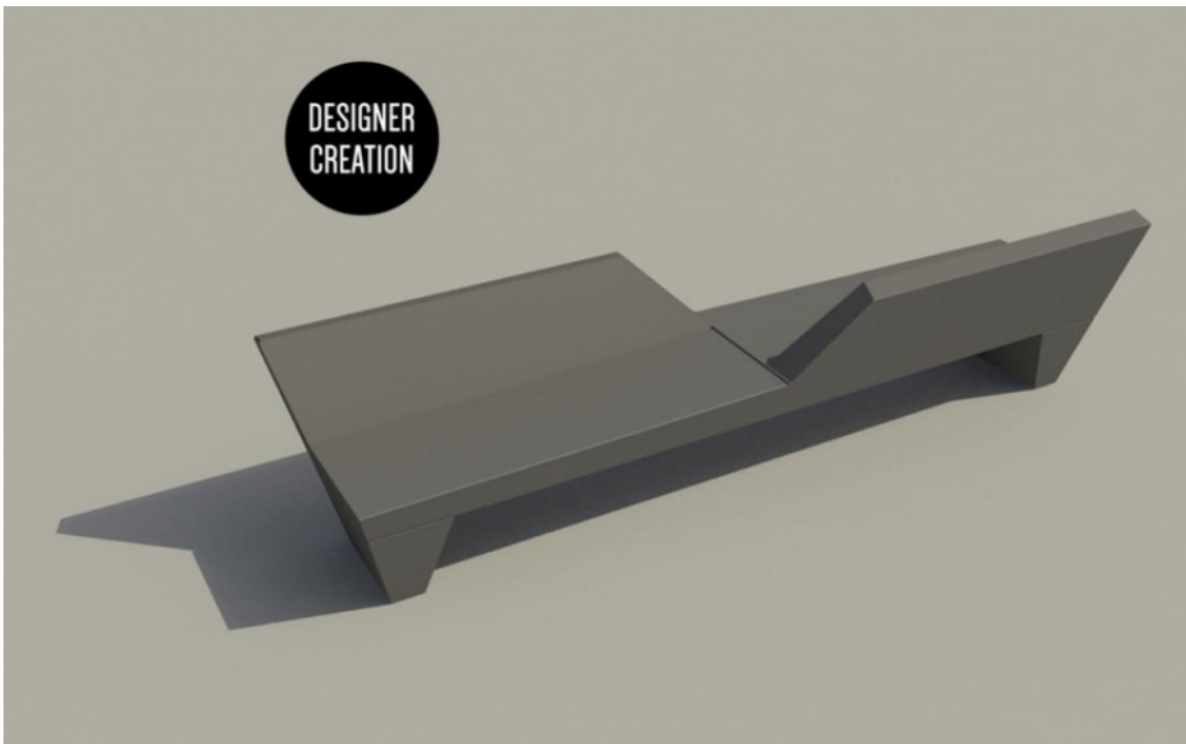

Bench Green Alley

MSA

MSA

DESIGNER
CREATION

Anchoring

- ✓ Free standing
- ✓ 4x M12

Measurements

- ✓ 275x50x47,5 cm - 508 kg
- ✓ Duo 343x83x80 cm - 1111 kg

Optional waterproof and anti-graffiti protection.

Other colours on request. Take into consideration a difference of colour on your screen or print-out in comparison with the reality. URBASTYLE cannot bear the responsibility for differences due to print-out or digital media.